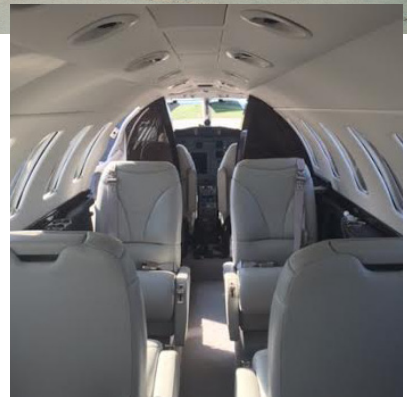

## LIGHT JET Citation CJ3 (N51EM)

The CJ3 offers excellent performance for a light cabin aircraft with surprising endurance that allows for longer flights than most other aircraft in its class. With a short landing distance and low fuel burn, the CJ3 is perfect for quick getaways or a trip down to the islands. Skystream Jet renovated the interior and exterior in 2014 equipping the aircraft with many amenities, including WiFi, to ensure an enjoyable experience and comfortable ride.

### Aircraft Features

Seats: 6  
Cabin size: 283 sq ft 4.8ft (h)  
Baggage: 75 cu ft  
Range: 2,200 miles  
Cruise speed: 480 mph

### Aircraft Amenities

Mini Galley  
Enclosed Lavatory  
DVD/CD  
Airshow  
Leather Seats  
Power Outlets  
WiFi Equipped